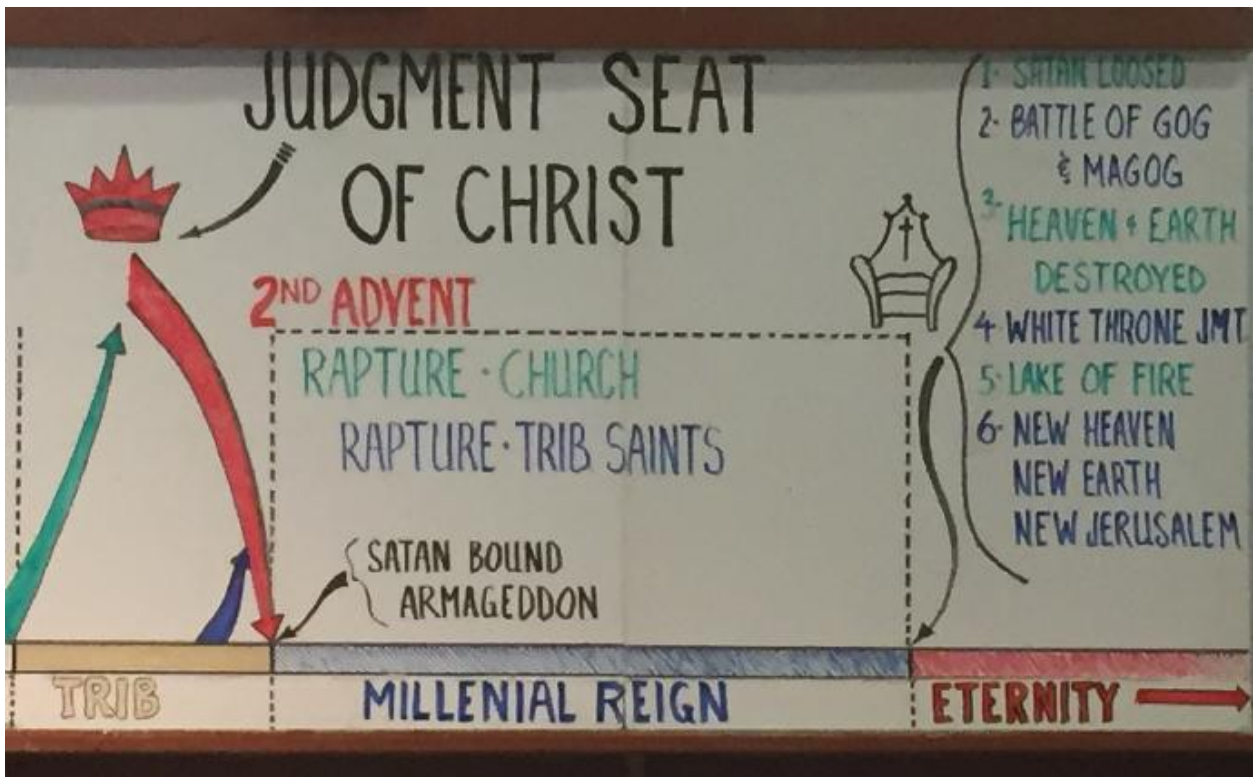

Servant

Judgment Seat Of Christ

8 Steps To Pottery (Clay) and Sanctification (Man)

CLAY		MAN	
DUG-OUT	1	FAITH	READ RECEIVE-BELIEVE
WEATHERED	2	VIRTUE	HIDE CLEANSE-SOFTEN
WEDGED	3	KNOWLEDGE	STUDY UNDERSTANDING
RESTED	4	TEMPERANCE	MEDITATE QUIET
SHAPED	5	PATIENCE	THANKFUL PRAISE GOD
LOW-FIRED	6	GODLINESS	DEVOTED CONTENTMENT-WORSHIP
GLAZE-COAT	7	BROTHERLY KINDNESS	YIELDED WILLING TO DO RIGHT
HIGH-FIRED	8	CHARITY	SERVE WITH PURE MOTIVES

SALVATION	SURRENDER	SERVE
IN RACE	FINISH	PRIZE
CALLED	CHOSEN	FAITHFUL
32,000	10,000	300
GOOD	ACCEPTABLE	PERFECT
PRECIOUS STONE	SILVER	GOLD
0 CITIES	5 CITIES	10 CITIES
SURVIVE	STRIVE	THRIVE

God Is In The Shaping Business