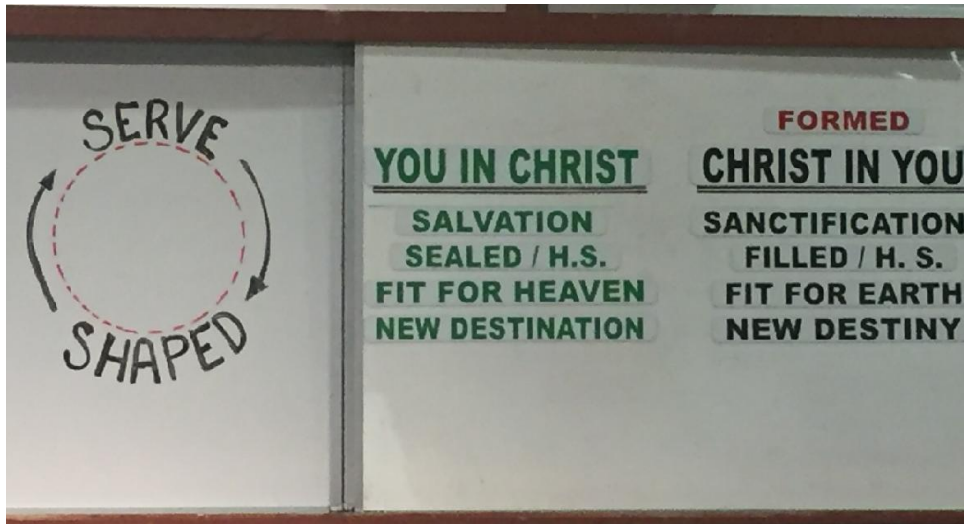

Servant

Judgment Seat Of Christ

8 Steps To Pottery (Clay) and Sanctification (Man)

CLAY		MAN	
DUG-OUT	1	FAITH	READ RECEIVE-BELIEVE
WEATHERED	2	VIRTUE	HIDE CLEANSE-SOFTEN
WEDGED	3	KNOWLEDGE	STUDY UNDERSTANDING
RESTED	4	TEMPERANCE	MEDITATE QUIET
SHAPED	5	PATIENCE	THANKFUL PRAISE GOD
LOW-FIRED	6	GODLINESS	DEVOTED CONTENTMENT-WORSHIP
GLAZE-COAT	7	BROTHERLY KINDNESS	YIELDED WILLING TO DO RIGHT
HIGH-FIRED	8	CHARITY	SERVE WITH PURE MOTIVES

SALVATION	SURRENDER	SERVE
IN RACE	FINISH	PRIZE
CALLED	CHOSEN	FAITHFUL
32,000	10,000	300
GOOD	ACCEPTABLE	PERFECT
PRECIOUS STONE	SILVER	GOLD
0 CITIES	5 CITIES	10 CITIES
SURVIVE	STRIVE	THRIVE

God Is In The Shaping Business