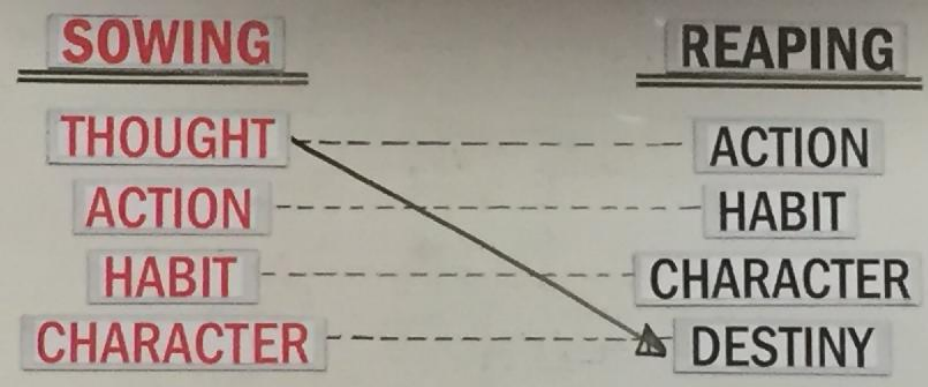

Faithful, Available, Teachable, Clean, and Empty